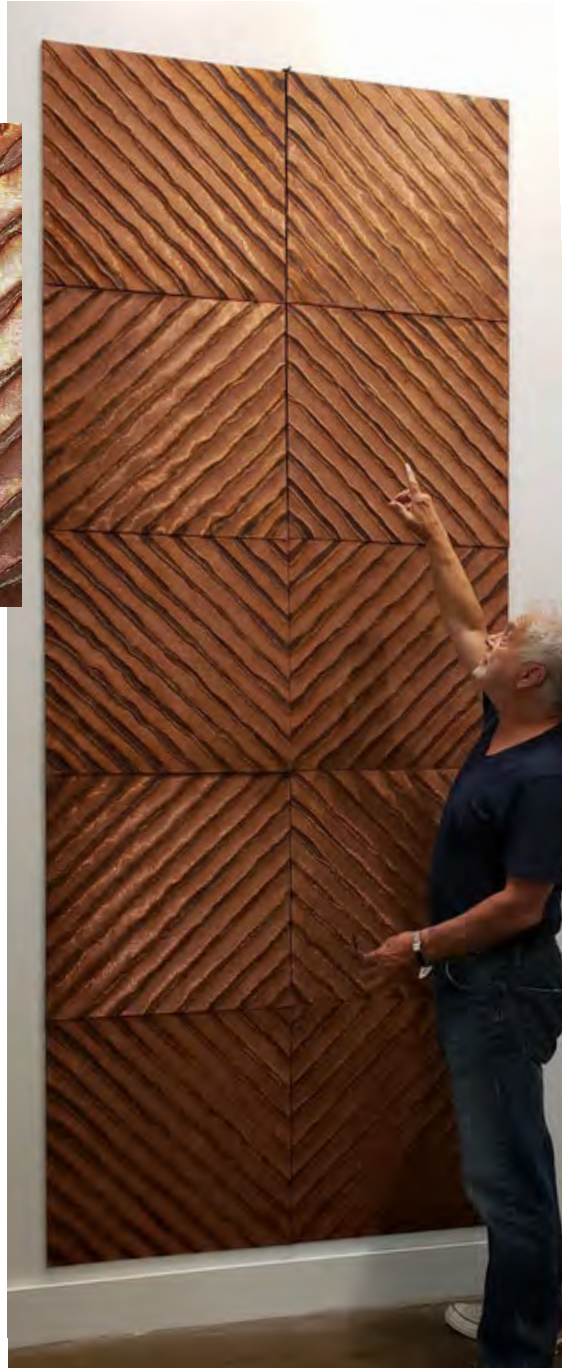

AMOIRE

by
LUX ARCH

New 2022 COLLECTION

AMOIRE- DIAGONAL BURN
Copper Canvas

AMOIRE- DIAGONAL PATINA
Torched Copper Canvas
with Patina

**AMOIRE- DIAGONAL STAINLESS
Torch Sculpted Stainless Steel
Canvas Panel**

**AMOIRE- CUSTOM PATTERNED
Copper Canvas**

**AMOIRE- FOLDED COPPER GRID
Hand Sculpted and Torched**

AMOIRE - COPPER CLUSTER
Hand Embossed Copper Canvas

KENETIC ENERGY METAL CANVAS WALL PANELS

UNIQUE CUSTOM CEILING METAL CANVAS PANELS

AMOIRE - BLACK HOLE
Custom Sculpted Copper
Canvas and Patina

AMOIRE - 'MOIRE WATER'
Double Layer Painted Stainless
Steel Canvas

AMOIRE - 'DIAGONAL PATINA'
Torched Copper Canvas
with Paina

AMOIRE- 'AQUA MOIRE'
Double Layer Painted Stainless
Steel Canvas

**AMOIRE - 'SEA WALL' Double
Layer Painted Stainless Steel
Canvas**

**AMOIRE- 'PIRANHA'
Sculpted Copper Canvas**

AMOIRE
Sculpted Raw Stainless
Steel Canvas

AMOIRE
Torched & Sculpted Stainless
Steel Canvas