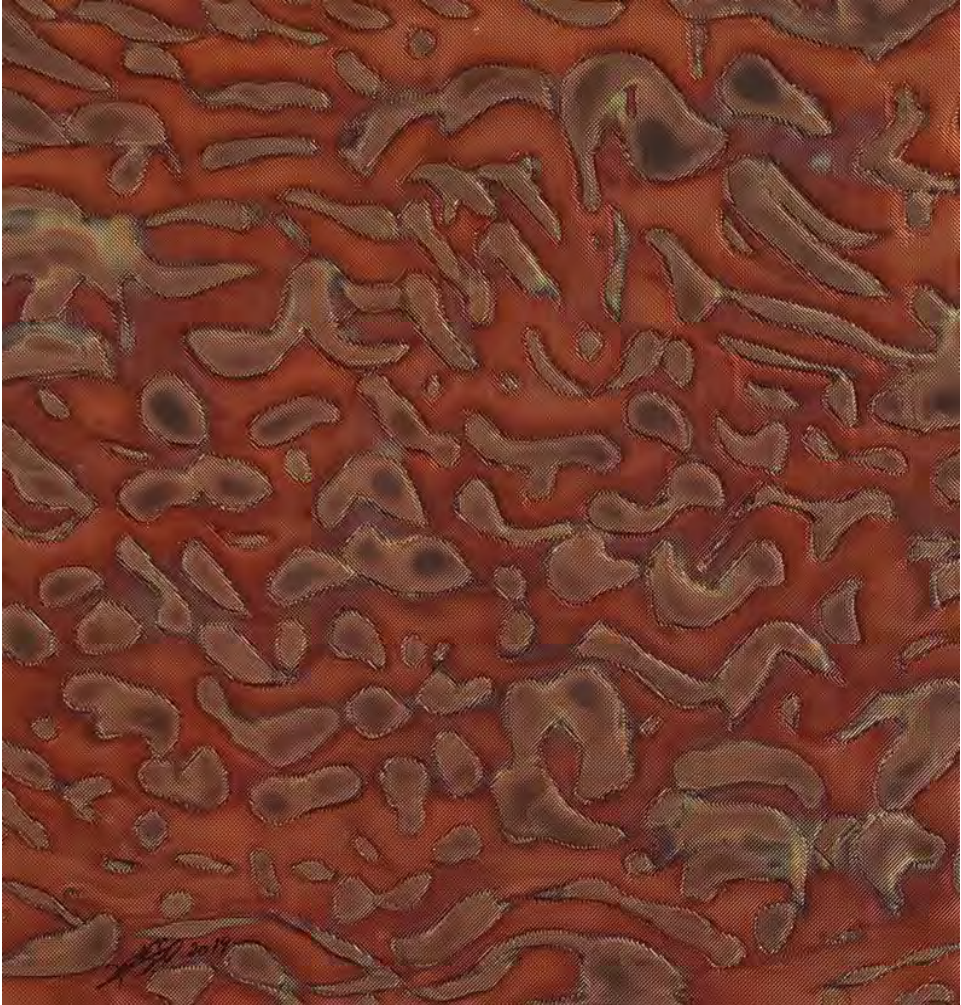

AMOIRE

by
LUX ARCH

New 2022 COLLECTION

AMOIRE- DIAGONAL BURN
Copper Canvas

AMOIRE- DIAGONAL PATINA
Torched Copper Canvas
with Patina

**AMOIRE- DIAGONAL STAINLESS
Torch Sculpted Stainless Steel
Canvas Panel**

**AMOIRE- CUSTOM PATTERNED
Copper Canvas**

**AMOIRE- FOLDED COPPER GRID
Hand Sculpted and Torched**

AMOIRE - COPPER CLUSTER
Hand Embossed Copper Canvas

KENETIC ENERGY METAL CANVAS WALL PANELS

UNIQUE CUSTOM CEILING METAL CANVAS PANELS

AMOIRE - BLACK HOLE
Custom Sculpted Copper
Canvas and Patina

AMOIRE - 'MOIRE WATER'
Double Layer Painted Stainless
Steel Canvas

AMOIRE - 'DIAGONAL PATINA'
Torched Copper Canvas
with Paina

AMOIRE- 'AQUA MOIRE'
Double Layer Painted Stainless
Steel Canvas

**AMOIRE - 'SEA WALL' Double
Layer Painted Stainless Steel
Canvas**

**AMOIRE- 'PIRANHA'
Sculpted Copper Canvas**

AMOIRE
Sculpted Raw Stainless
Steel Canvas

AMOIRE
Torched & Sculpted Stainless
Steel Canvas