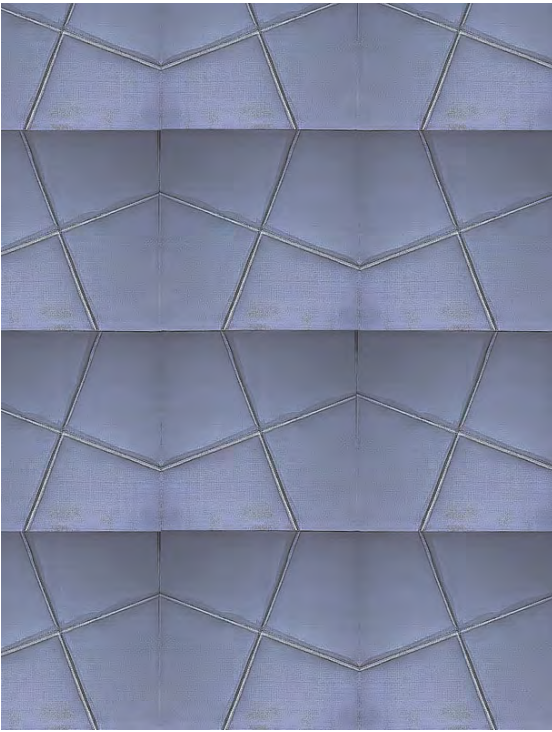

**AMOIRE- CUSTOM PATTERNED
Copper Canvas**

**AMOIRE- FOLDED COPPER GRID
Hand Sculpted and Torched**

AMOIRE - COPPER CLUSTER
Hand Embossed Copper Canvas

KENETIC ENERGY METAL CANVAS WALL PANELS

UNIQUE CUSTOM CEILING METAL CANVAS PANELS

AMOIRE - BLACK HOLE
Custom Sculpted Copper
Canvas and Patina

AMOIRE - 'MOIRE WATER'
Double Layer Painted Stainless
Steel Canvas

AMOIRE - 'DIAGONAL PATINA'
Torched Copper Canvas
with Paina

AMOIRE- 'AQUA MOIRE'
Double Layer Painted Stainless
Steel Canvas

**AMOIRE - 'SEA WALL' Double
Layer Painted Stainless Steel
Canvas**

**AMOIRE- 'PIRANHA'
Sculpted Copper Canvas**

AMOIRE
Sculpted Raw Stainless
Steel Canvas

AMOIRE
Torched & Sculpted Stainless
Steel Canvas