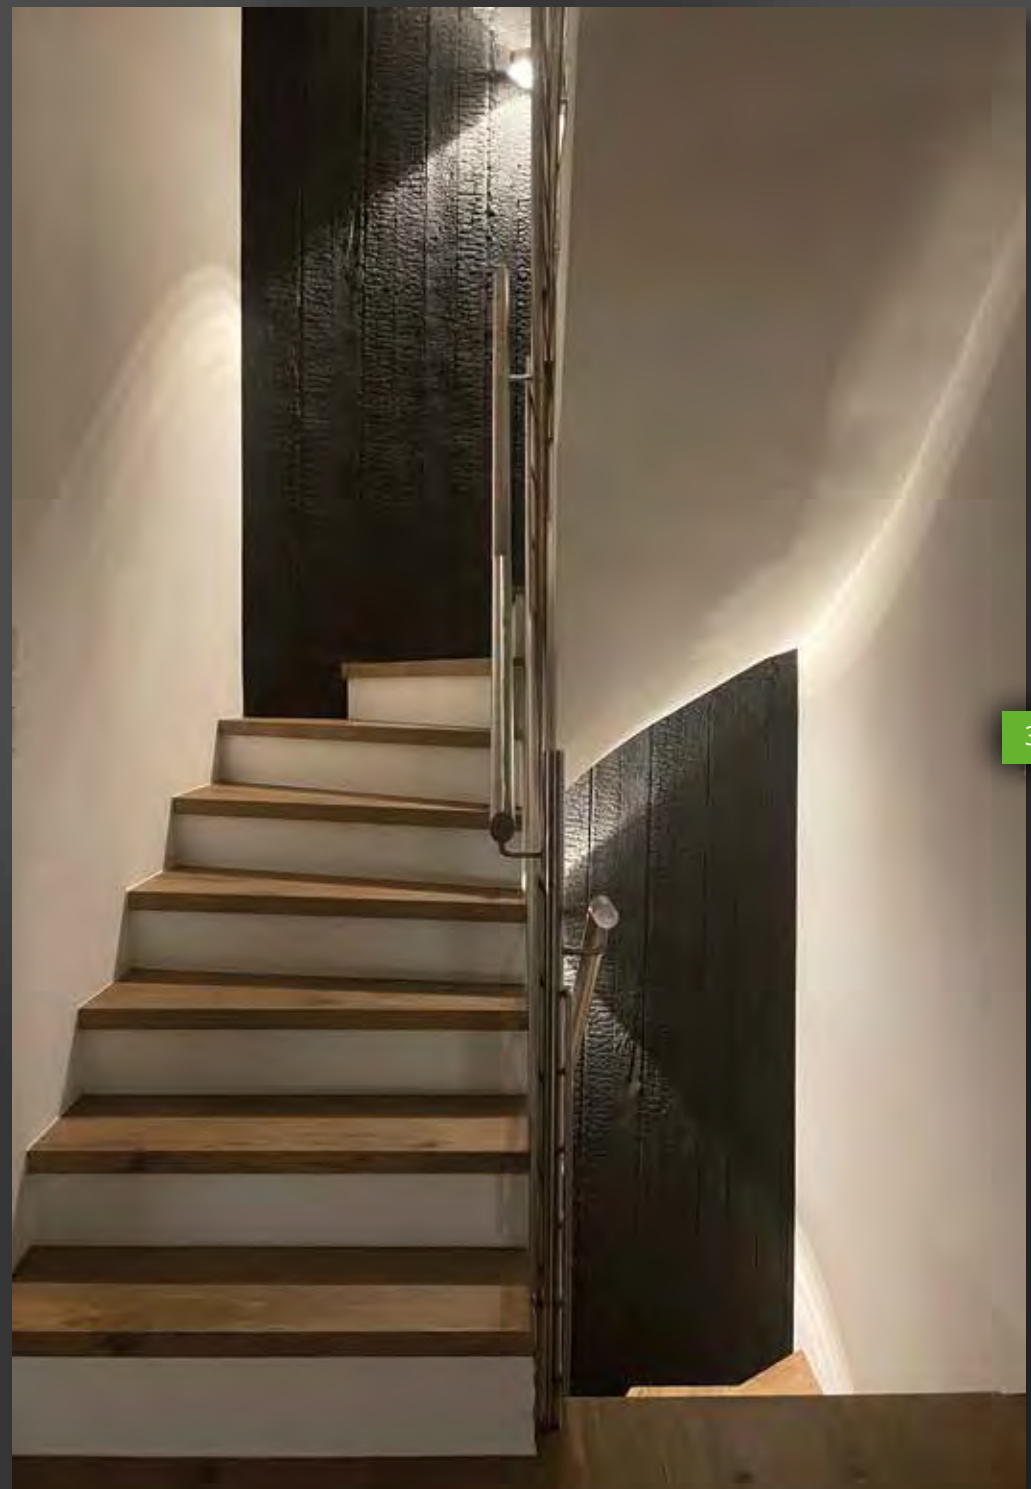

HEAVY ROLL POMPEII

34

35