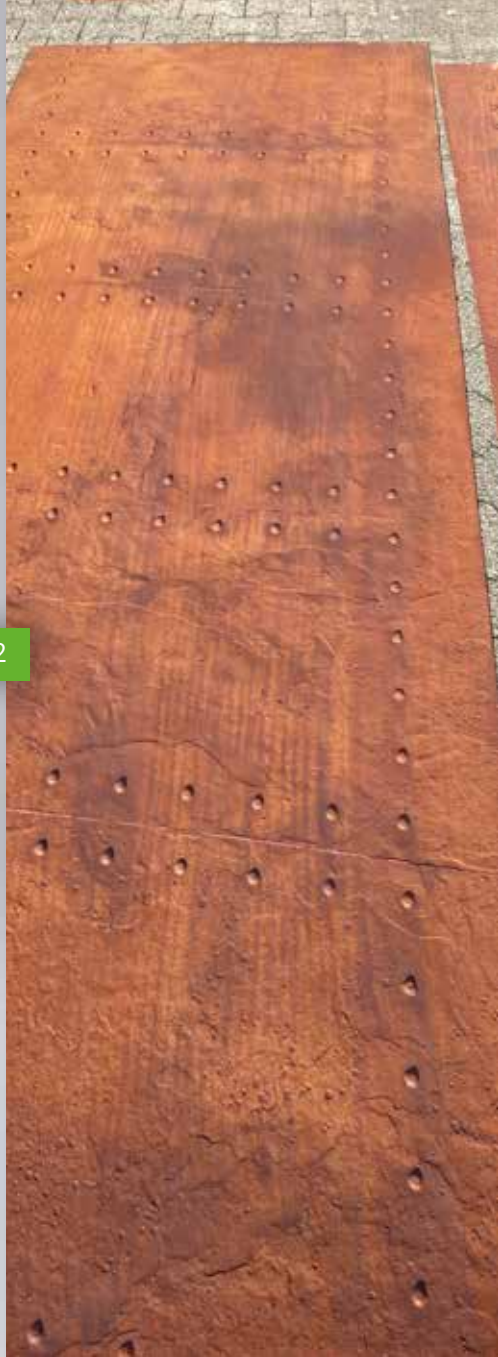

HR-07 TITANIC

HEAVY ROLL TITANIC & MATRIX

22