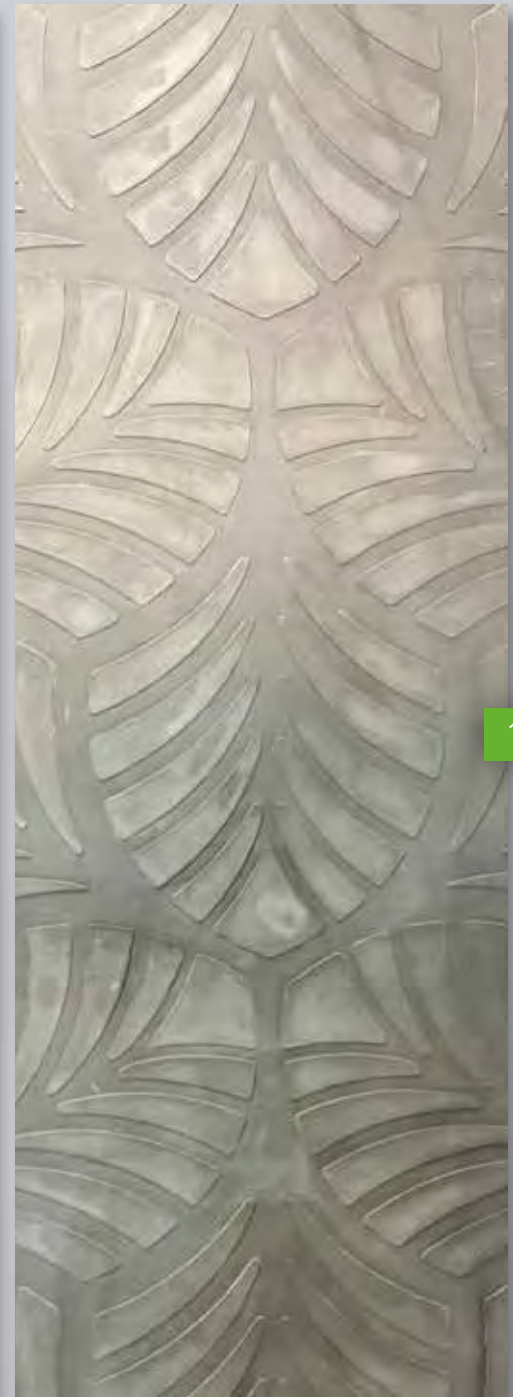

HR-05 PALM TREE · no Rivets