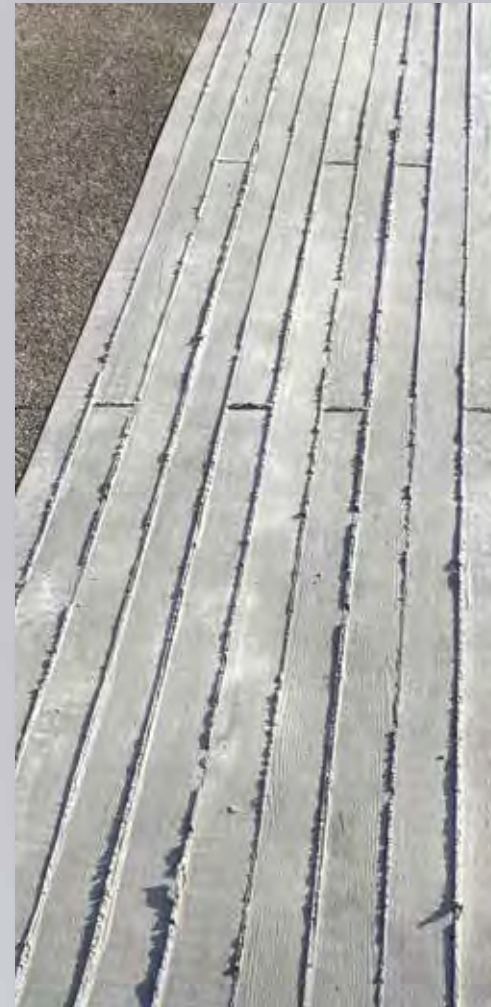

HEAVY ROLL NEW YORK

HeavyRoll was inspired by a wide variety of natural templates.

Our goal is to make these reproduced surfaces accessible to a design-oriented clientele. The entirely handmade structures of saw-rough boards, textured surfaces such as metal, stone or fancy structures similar to a crocodile design are all availab-

le as a flexible roll. The support of the roll is a thin fiberglass mat coated with a mineral substance.

At the core of the roll is a support mat, which provides stability.

Five variants NEW YORK we offer:

HR-01 Heavy Roll New York
Narrow planking - concret grey
approx. 3.00 x 1.00 m / planking in 10 cm

HR-03 Heavy Roll New York
Wide planking - konkret grey
approx. 3.00 x 1.00 m / planking in 20 cm

HR-04 Heavy Roll New York
Narrow plank, mixed width - concret grey
ca. 3.00 x 1.10 m / planking 10 and 20 cm

HR-02 Heavy Roll New York
Narrow plank, mixed lengths / concret grey
ca. 3.00 x 1.00 m / planking in 10 cm

HR-01A Heavy Roll New York
Narrow planking concret anthracite
ca. 3.00 x 1.00 m / planking in 10 cm