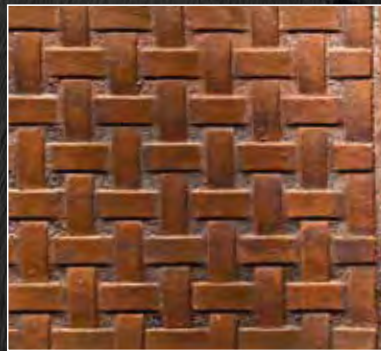

Heavy Roll - New rust designs

RIBBON
 RUSTIC IRON
 SQUARE
 ROKOKO 26-31

Heavy Roll · Fire plank & arabic design

POMPEII
 VENEZIA 32-35

Heavy Roll

The 3-4 mm thin concrete roll with a distinct three-dimensional effect

This abrasive and discernibly structured surface features natural concrete and stone components with a sublime play of colors and shades, which represents the material's finely weathered history.

HeavyRoll is a quick & easy way to transform plain walls into uniquely adorned surfaces.

The possibilities are virtually only limited by your imagination.

All patterns shown here were specially designed for certain projects to meet every customer's individual demands.

The maximal thickness possible is 4 mm and dependent on the design of the rust surface.